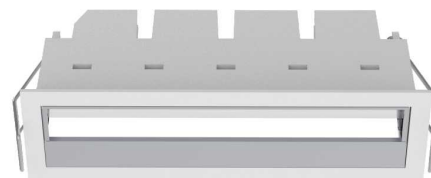

LINX 11W

Wallwasher Downlight

Classic Series

Proven. Quality. Customisable

The LINX 11W Linear Wallwasher Downlight is an ultra miniature fixed LED downlight. It is a perfect combination of lens & reflector. It has superior glare control. 5-module, linear light. Commercial Quality, with a 5 Year Warranty.

Secondary reflector is available in black, white, silver & gold.