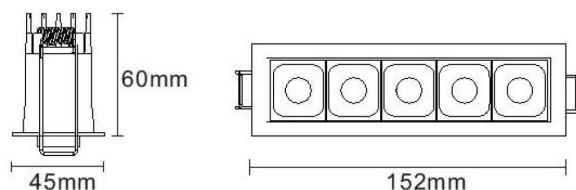

Optic Specifications

Light Source	Osram 11W SMD LED
Delivered Lumens	800lm/ 850lm
Beam Angle	Wallwasher (Asymmetric)
CRI	> 90Ra
Colour Deviation	SDCM ≤ 3
UGR	<19
Reported L70 (Hours)	> 54,000 Hrs