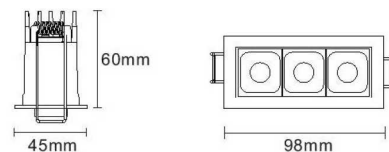

Secondary reflector is available in black, white, silver & gold.

SPECIFICATIONS

Material Specifications

Dimensions	96mm x 45mm (overall face)
Cutout	90mm x 37mm
Colour	White/ Black Insert
Ingress Protection	IP40
Warranty	5 Year Replacement

Electrical Specifications

Power Supply	Actec 9W Driver 700mA, Phase Dim
Connection Method	2-pin plug & 1.2m lead
Input Voltage	240V

Optic Specifications

Light Source	Osram 7W SMD
Delivered Lumens	500lm
Colour Deviation	SDCM \leq 3
Beam Angle	24° / 40°
Reported L70 (Hours)	> 54,000 Hrs