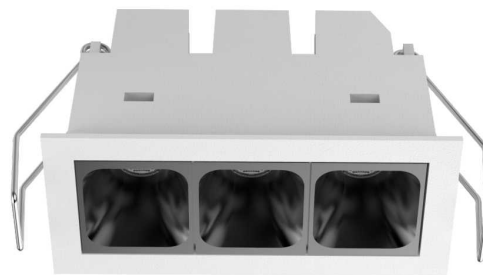

LINX 7W

Linear Downlight Fixed

Classic Series

Proven. Quality. Customisable

The LINX 7W Linear Recessed Downlight is an ultra miniature fixed LED downlight. It is a perfect combination of lens & reflector. It has superior glare control. 3-module linear light. Commercial Quality, with a 5 Year Warranty.

Secondary reflector is available in black, white, silver & gold.

SPECIFICATIONS

Material Specifications

Dimensions	96mm x 45mm (overall face)
Cutout	90mm x 37mm
Colour	White/ Black Insert
Ingress Protection	IP40
Warranty	5 Year Replacement

Electrical Specifications

Power Supply	Actec 9W Driver 700mA, Phase Dim
Connection Method	2-pin plug & 1.2m lead
Input Voltage	240V

Optic Specifications

Light Source	Osram 7W SMD
Delivered Lumens	500lm
Colour Deviation	SDCM \leq 3
Beam Angle	24° / 40°
Reported L70 (Hours)	> 54,000 Hrs