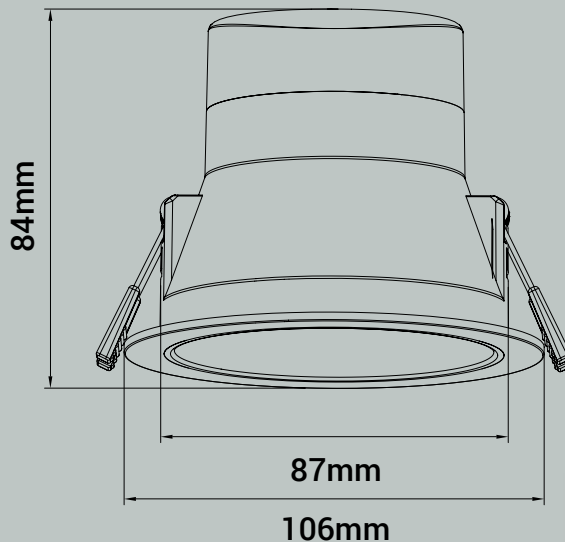

8 Watt LED Deep Baffle Downlight

Part Number	MBL-DLDB8W-WHT
Power Efficacy	8 Watt
Lumen Output	680-850lm
CCT	3000K / 4000K / 5700K
CRI	>90
IP Rating	IP54 (Front of Fitting)
Dimming	Triac Dimming
Cutout	90mm
Lifespan	50,000hrs
Warranty	3 Years

IP54

WW CW DL
Color changeable

CRI ≥90

THANKS
FOR THE
love

Project Name

Type

Qty

Comments